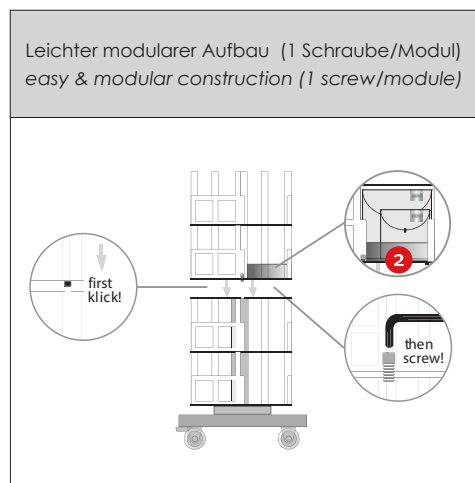

- *high quality spinner for napkins*
- *napkin presentation on 8 layers (4 designs / layer)*
- *W 500 x H 1870 x D 500 mm*
- *35 kg*
- *varied in height*
- *rotating & four-sided equippable*
- *4 rollers 360°, 2 lockable*
- *material: metall & MDF*
- *incl. assembly instructions*